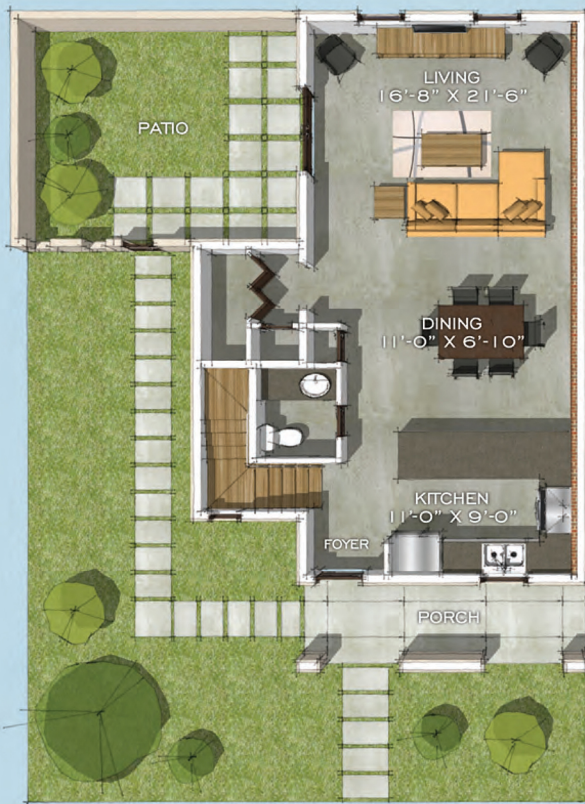

VILLA ESCONDIDA
GARDEN | LIVING

MODEL C | 1 BEDROOM

LIVING AREA 1,250 SQ FT